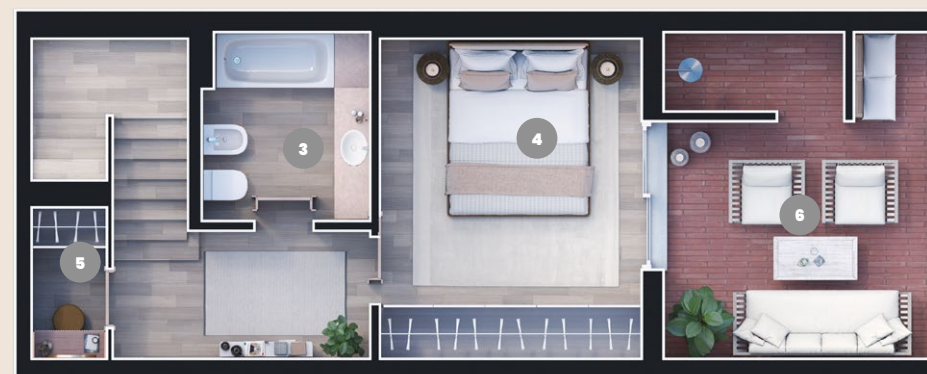

T1

- 1 Kitchen
- 2 Living Room
- 3 Bathroom
- 4 Bedroom
- 5 Walk in Closet
- 6 Terrace

Indoor area - 87,6m²

Outdoor area - 15m²

Total Area - 102,6m²

The information contained in this document is purely indicative and may be subject to change without prior notice for technical, commercial, or legal reasons.

GROUND FLOOR

MEZZANINE