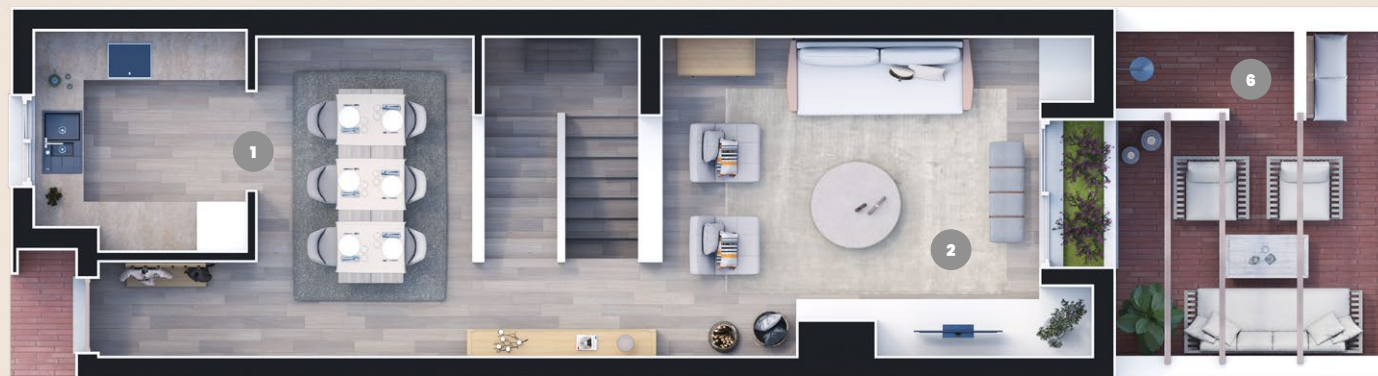

T1

- 1 Kitchen
- 2 Living Room
- 3 Bathroom
- 4 Bedroom
- 5 Walk in Closet
- 6 Terrace

Indoor area - 87,6m²

Outdoor area - 15m²

Total Area - 102,6m²

The information contained in this document is purely indicative and may be subject to change without prior notice for technical, commercial, or legal reasons.

GROUND FLOOR

MEZZANINE