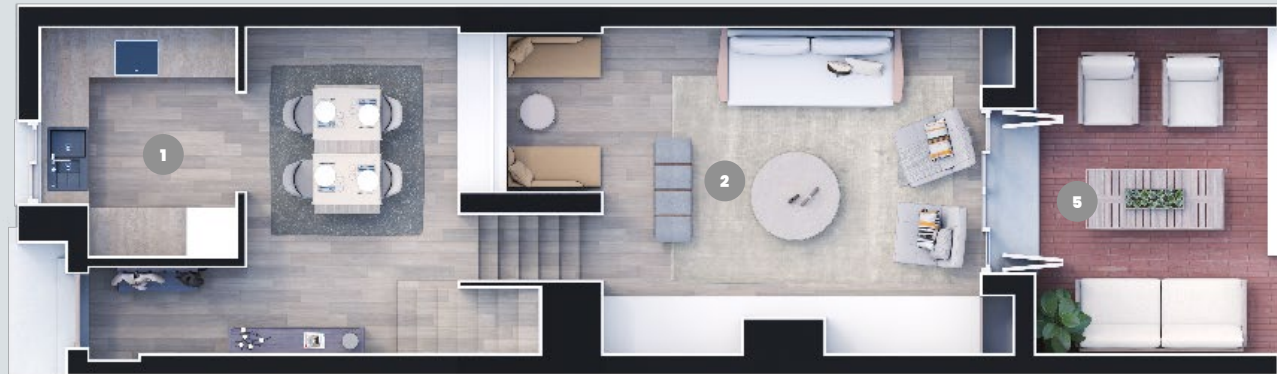

# T1+

- 1 Kitchen
- 2 Living Room
- 3 Bathroom
- 4 Bedroom
- 5 Terrace

Indoor area - 89,1m<sup>2</sup>

Outdoor area - 30,9m<sup>2</sup>

Total Area - 120m<sup>2</sup>

*The information contained in this document is purely indicative and may be subject to change without prior notice for technical, commercial, or legal reasons.*

FIRST FLOOR

GROUND LEVEL